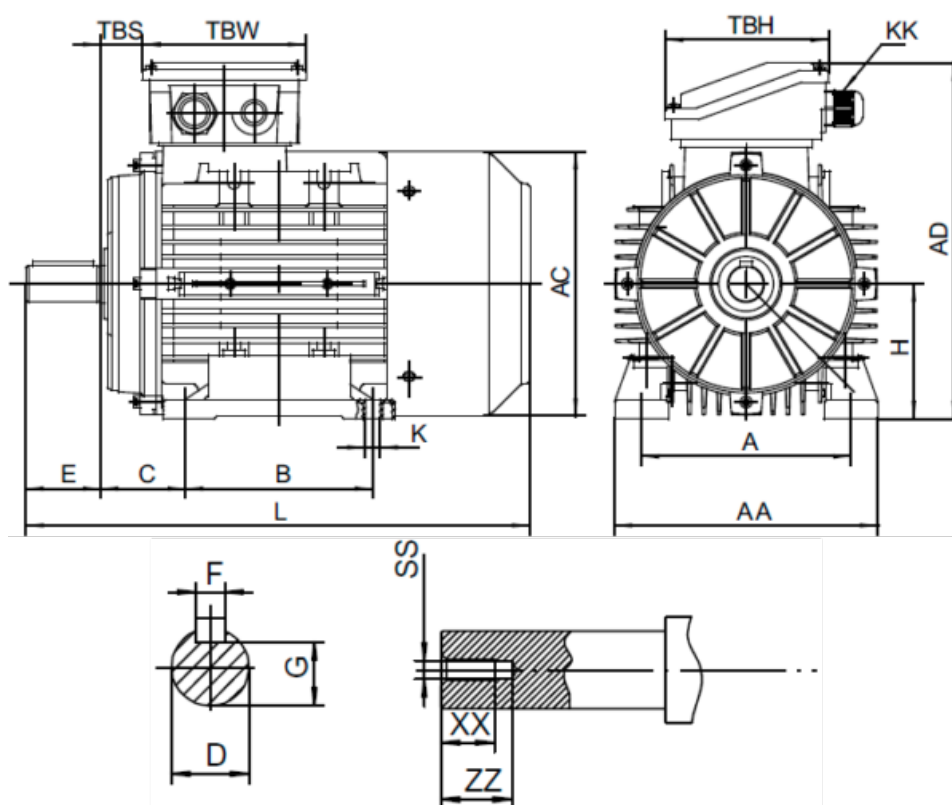

Data Sheet

Article number: 2518011002220140

Description: Kleedrive T3A 132M2-2 11.0kw 2800 rpm UL/CSA
3x400/690V 50 HZ IP55 B3 Eff=82,7%

Measures

A = 216	F = 10	TBW = 118
AA = 260	G = 33	XX = 28
AC = Ø261	H = 132	ZZ = 37
AD = 323	KK = -	
B = 178	L = 498	
C = 89	SS = M12	
D = Ø38	TBH = 118	
E = 80	TBS = 36.5	